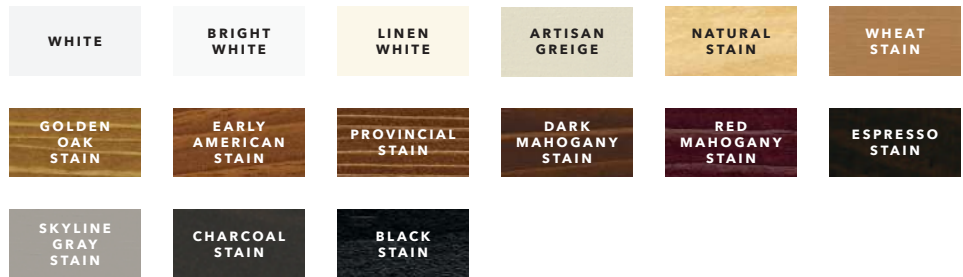

BIFOLD

MULTI-SLIDE

Colors & Finishes ARCHITECT SERIES® CONTEMPORARY

WOOD TYPES

Choose the wood species that best complements your home's interior.

PREFINISHED PINE INTERIOR COLORS

When you select pine, we can prefinish in your choice of seven stains or three paint colors. Unfinished or primed and ready-to-paint are also available.

ALUMINUM-CLAD EXTERIOR COLORS

Our low-maintenance EnduraClad® exterior finish resists fading. Take durability one step further with EnduraClad Plus which also resists chalking and corrosion.¹ Custom colors are also available.

¹ EnduraClad Plus protective finish is not available with all colors. See your local Pella sales representative for availability.

Grilles ARCHITECT SERIES® CONTEMPORARY

GRILLES

Choose the look of true divided light or make cleaning easier by selecting grilles-between-the-glass.