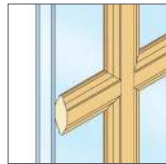

ROOMSIDE REMOVABLE GRILLES¹
3/4", 1-1/4" OR 2"