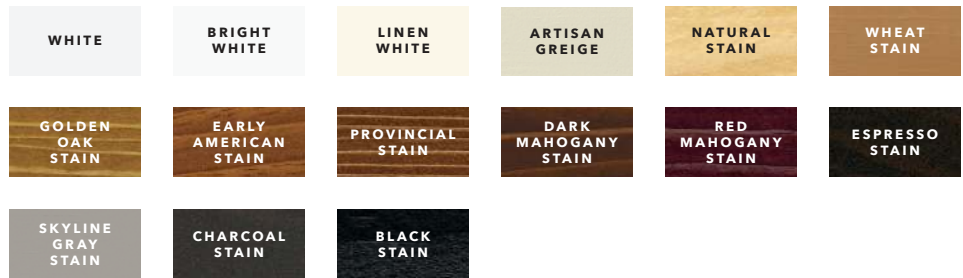

PATIO DOOR STYLES

SLIDING

HINGED

BIFOLD

MULTI-SLIDE

Colors & Finishes ARCHITECT SERIES® TRADITIONAL

WOOD TYPES

Choose the wood species that best complements your home's interior. White oak, red oak, cherry and maple are available as custom solutions.

PREFINISHED PINE INTERIOR COLORS

When you select pine, we can prefinish in your choice of seven stains or three paint colors. Unfinished or primed and ready-to-paint are also available.

ALUMINUM-CLAD EXTERIOR COLORS